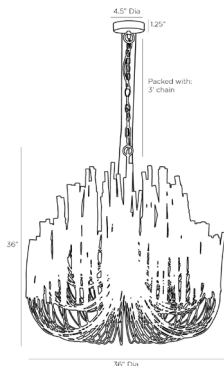

# ARTERIOS

## TILDA LARGE CHANDELIER

89495

H: 38 IN, Dia: 36.00 IN  
Black Stained Wood, Black  
Contract Suitable As Is

This rustically refined chandelier instantly transforms a space. The multi-tiered form features wooden dowels, finished in black, on curved and pliable iron arms. During installation, please ensure that all bulbs are not touching the dowels. If they are, gently press the arm one ince away from bulb to allow heat to properly disperse. Additional chain available (CHN-242). Finish will vary.

### DIMENSIONS

Chandelier	H: 36 IN, Dia: 36.00 IN
Minimum Hanging Height	38 IN
Maximum Hanging Height	74 IN
Canopy	H: 1.25 IN, Dia: 4.50 IN

### WIRING

Rating	Indoor Only
Cord	6 FT, Clear/Silver, SVT
Socket	6, Type B - E12
Photographed Bulb	Small Clear Tubular Bulb
Maximum Watt	40
Voltage	110-120 V